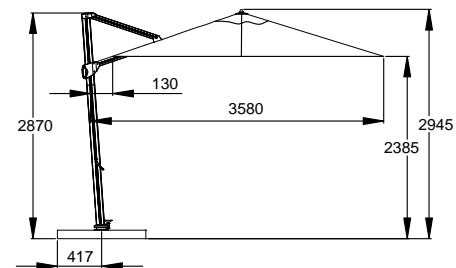

VINCE WITH CONCRETE BASE ON WHEELS 3575