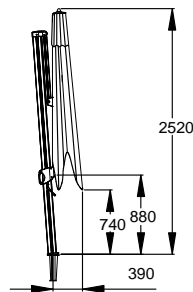

VINCE ON GROUND ANCHOR 3549

VINCE WITH CONCRETE BASE ON WHEELS 3575

Vince parasol, Mylo chaise longue,
Justin table lamp

CONCRETE BASE

Dimensions

25 kg
diameter ø 46 x h 8 cm
diameter ø tube 20-54 cm

Colour