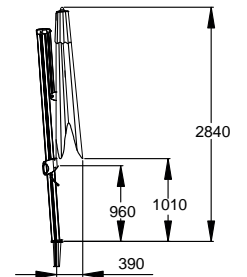

VINCE ON GROUND ANCHOR 3549