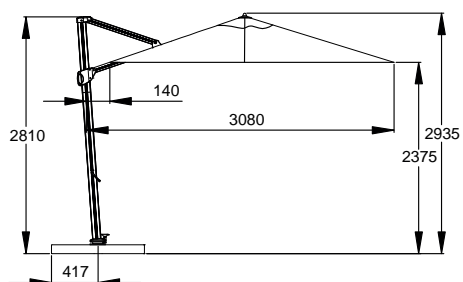

VINCE ON GROUND ANCHOR 3549

VINCE WITH CONCRETE BASE ON WHEELS 3575

Vince parasol, Mylo chaise longue,
Justin table lamp

CONCRETE BASE

Dimensions

25 kg
diameter ø 46 x h 8 cm
diameter ø tube 20-54 cm

Colour