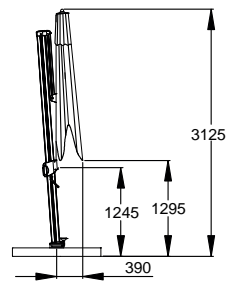

VINCE WITH CONCRETE BASE ON WHEELS 3575