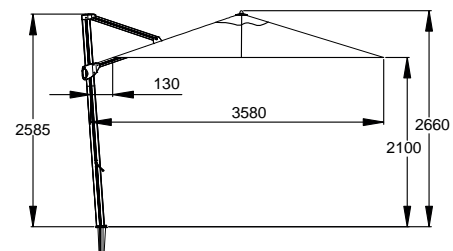

VINCE ON GROUND ANCHOR 3549