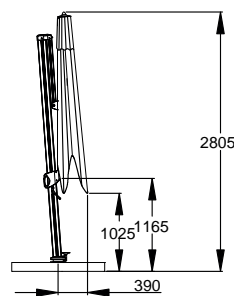

VINCE ON GROUND ANCHOR 3549

VINCE WITH CONCRETE BASE ON WHEELS 3575

Vince parasol, Mylo chaise longue,
Justin table lamp

CONCRETE BASE

Dimensions

25 kg
diameter ø 46 x h 8 cm
diameter ø tube 20-54 cm

Colour