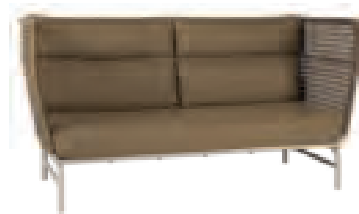

Frame:
linen
-46

M4124

w 95 x h 101 x d 83,5 cm
seat height 44 cm*

2.398,-
incl. cushions

CUSHIONS

Cervo / all weather

safari

Jane sofa