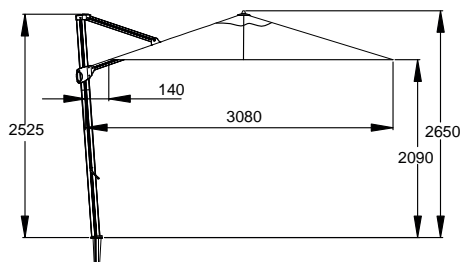

VINCE ON GROUND ANCHOR 3549

VINCE WITH CONCRETE BASE ON WHEELS 3575

Vince parasol, Mylo chaise longue,
Justin table lamp

CONCRETE BASE

Dimensions

25 kg
diameter ø 46 x h 8 cm
diameter ø tube 20-54 cm

Colour