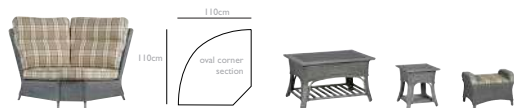

mina P28

2.5 Seater 148 x 86 x 89 | 2 Seater 120 x 86 x 89 | Armchair 68 x 86 x 89 | Glider 68 x 86 x 92 | Left Hand Section 61 x 86 x 89 | Centre Section 54 x 86 x 89 | Right Hand Section 61 x 86 x 89 | Oval Corner Section 110 x 110 x 89 | Coffee Table 83 x 57 x 47 | Side Table 49 x 49 x 54 | Footstool 59 x 43 x 43