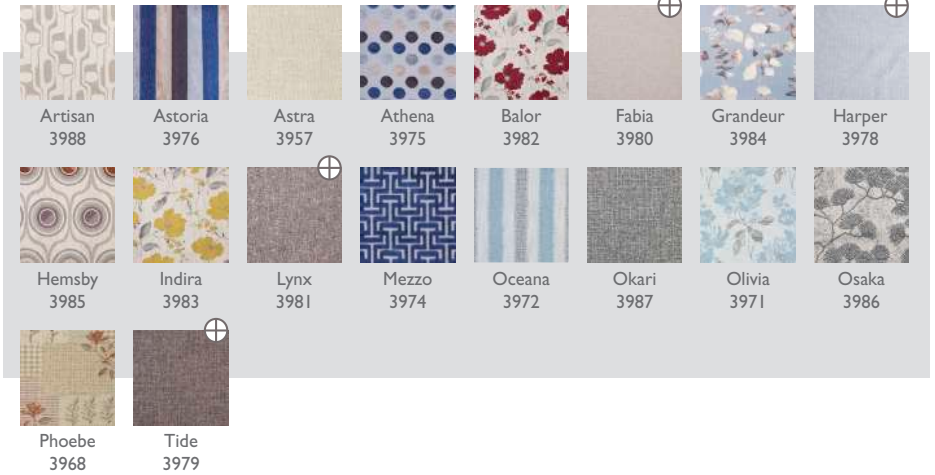

FABRIC COLLECTION

level 1

level 2

level 3

level 4

Disclaimer: The Cane Industries (UK) Ltd reserve the right to alter specifications without prior notice in search for improvement in design, comfort and quality. All sizes are approximate. Cane shades and fabric shades may vary. Please ask your stockist for further information.