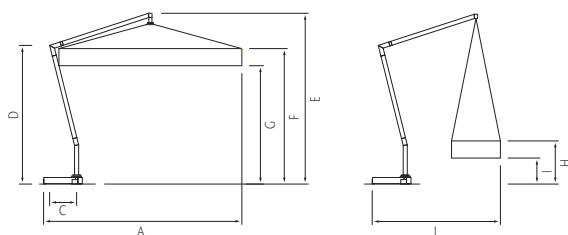

ISCHIA WITH CROSS BASE