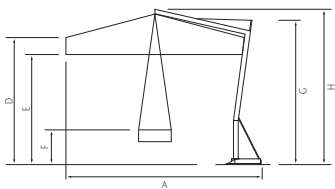

DUO WITH ALUMINIUM BASE

DIMENSIONS (CM) DUO

	A	B	C	D	E	F	G	H
700 x 345	380	326	52	275	245	75	311	339