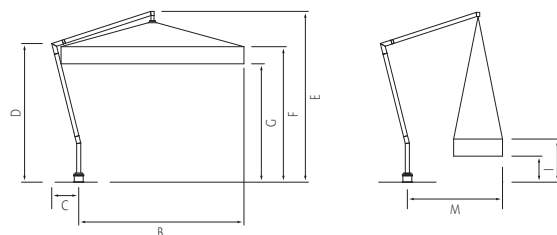

ISCHIA ON GROUND ANCHOR WITH EXTENSION PART

DIMENSIONS (CM) ISCHIA	A	B	C	D	E	F	G	H	I	L	M
diameter ø 340	358	304	33,5	236	278	237	210	67	39	200	146
280 x 280	330	276	33,5	236	274	237	210	67	39	200	146