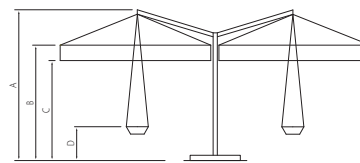

DIMENSIONS (CM) DUO

	A	B	C	D	E	F	G	H
700 x 345	380	326	52	275	245	75	311	339

DUO ON GROUND ANCHOR WITH EXTENSION PART

QUATTRO WITH ALUMINIUM BASE

**DIMENSIONS (CM)
QUATTRO**

	A	B	C	D
700 x 700	353	280	250	87