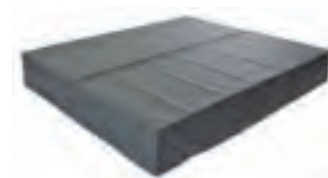

PROTECTION COVERS VITORIA

Vitoria double lounger	679,-	3771
Vitoria lounger	479,-	3783