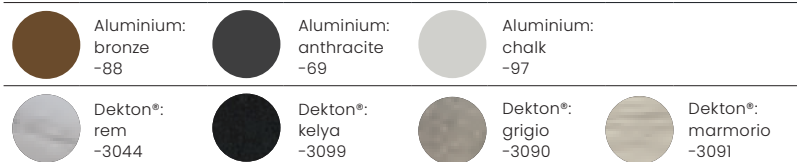

LEXX HIGH DINING TABLE

by Frans van Rens

6532-7559

Dimensions

l 320 x w 100 x h 95 cm

8.499,-

Colour combinations