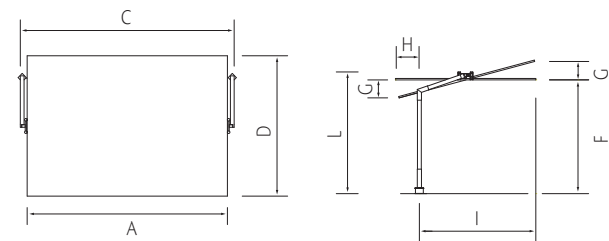

FLEXY WITH ALUMINIUM BASE

FLEXY ON GROUND ANCHOR WITH EXTENSION PART

DIMENSIONS (CM) FLEXY

	A	B	C	D	E	F	G	H	I	L
300 x 488	488	617	521	300	303	243	35	51	249	243