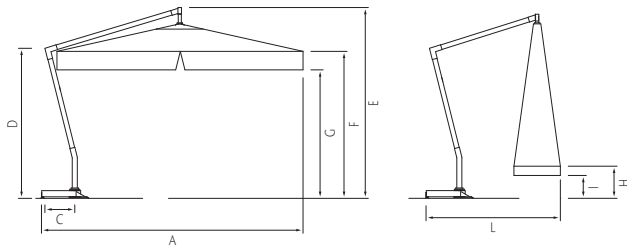

CAPRI WITH ALUMINIUM BASE