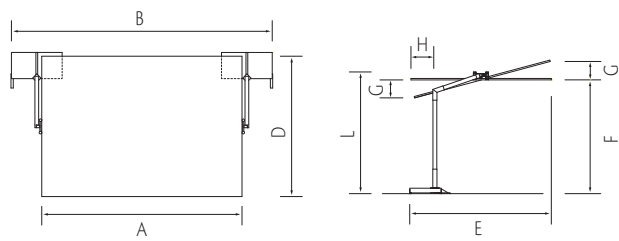

FLEXY ON GROUND ANCHOR WITH EXTENSION PART