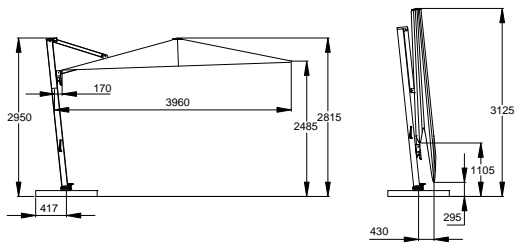

PORTO WITH CONCRETE BASE ON WHEELS