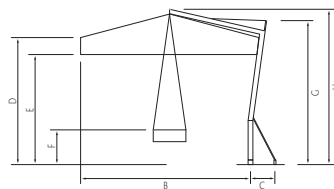

DIMENSIONS (CM) DUO

	A	B	C	D	E	F	G	H
700 x 345	380	326	52	275	245	75	311	339

DUO ON GROUND ANCHOR WITH EXTENSION PART

QUATTRO WITH ALUMINIUM BASE

**DIMENSIONS (CM)
QUATTRO**

	A	B	C	D
700 x 700	353	280	250	87