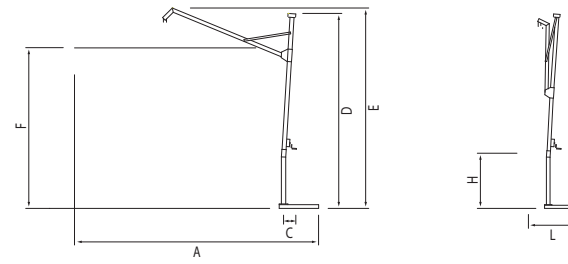

RODI WITH ALUMINIUM BASE