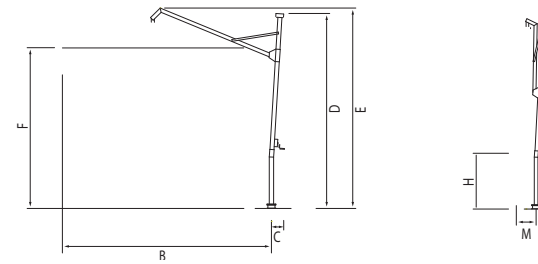

RODI ON GROUND ANCHOR WITH EXTENSION PART

DIMENSIONS (CM) RODI

	A	B	C	D	E	F	H	L	M
diameter ø 400	464	410	11	327	333	258	83	94	44
350 x 350	420	366	11	313	335	235	80	94	44
300 x 400	393	339	11	313	335	246	51	94	44
400 x 300	460	400	11	327	333	254	83	94	44