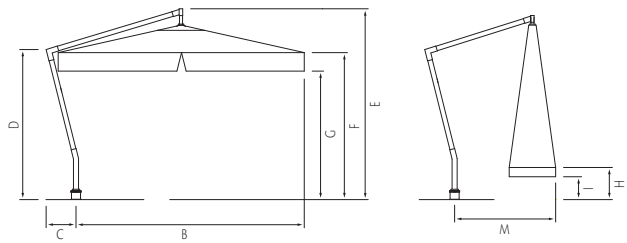

CAPRI ON GROUND ANCHOR WITH EXTENSION PART

DIMENSIONS (CM) CAPRI	A	B	C	D	E	F	G	H	I	L	M
diameter ø 400	440	386	47	241	310	235	205	50	20	220	166
350 x 350	357	276	47	241	310	235	205	50	20	220	166
300 x 400	340	286	47	241	310	235	205	50	20	220	166
400 x 300	446	386	47	241	310	235	205	50	20	220	166