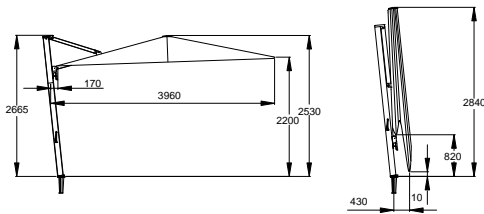

PORTO ON GROUND ANCHOR