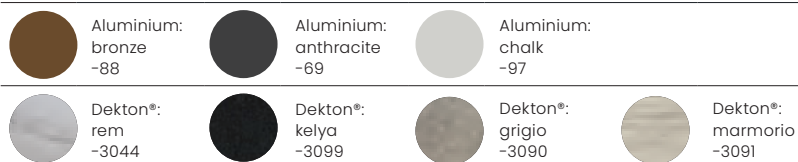

LEXX TABLE

by Frans van Rens

6531-7559

Dimensions

l 320 x w 100 x h 75

7.999,-

Colour combinations